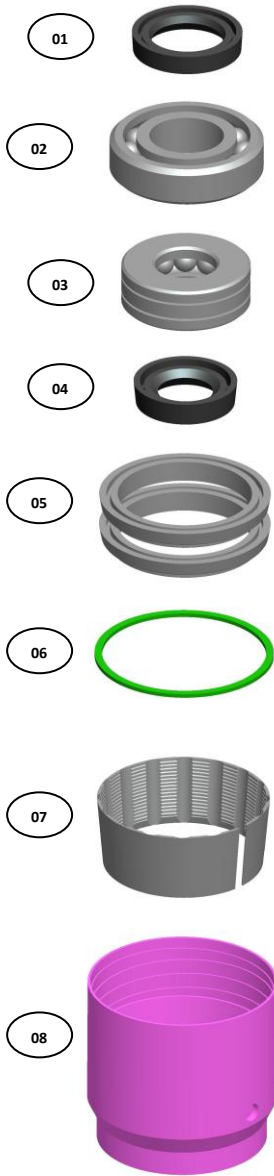

HMLC CORE BARREL SPARE PARTS KIT

	ITEM DESCRIPTION	PART NUMBERS
1-8	HMLC CORE BARREL SPARE PARTS KIT	66-00-140
01	HMLC OIL SEAL	66-01-004
02	HMLC BALL BEARING	66-01-006
03	HMLC THRUST BEARING	66-01-007
04	HMLC OIL SEAL	66-01-009
05	HMLC OIL SEALS – 2 NOS.	66-03-008
06	HMLC RING STOP	66-03-016
07	HMLC CORE LIFTER	66-03-017
08	HMLC CORE LIFTER CASE	66-03-018